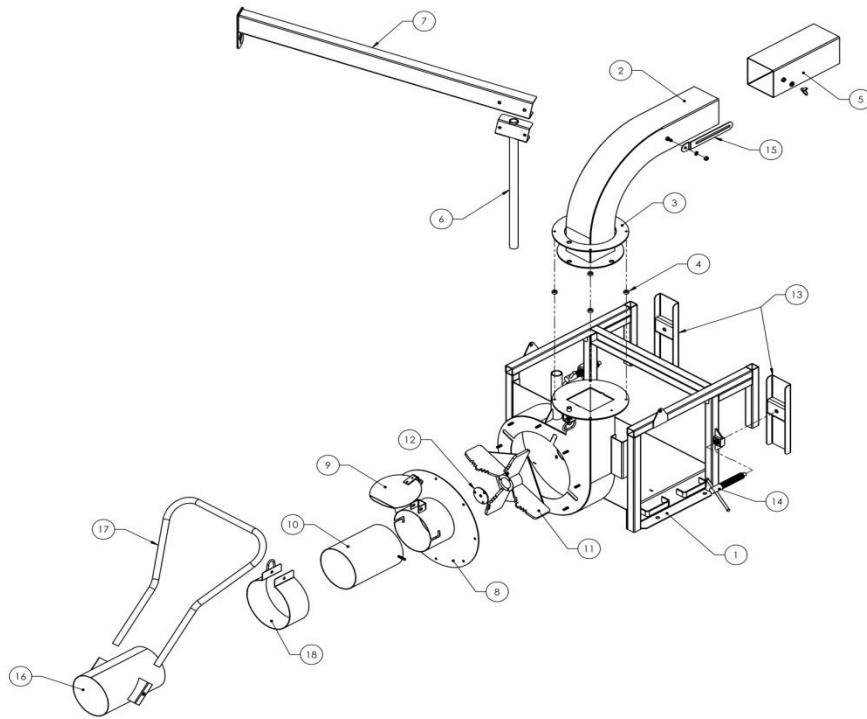

14HP Tailgate Truck Loader Illustration

Replacements Parts: 14HP Tailgate Truck Loader

Item	Part Number:	Description	Qty.
1	020104	Blower Housing/Deck Assembly	1
2	020107	Rotating Discharge Stack Assembly	1
3	020106	Stack Flange	1
4	020105	Spacers (Pivot Chute)	1
5	020108	Sliding Chute Extension	1
6	020043	Boom Mast	1
7	020044	Boom Arm	1
8	020110	Intake Cover Assembly	1
9	020111	Intake Door	1
10	020112	Intake Hose Connector	1
11	020047	Impeller Assembly	1
12	020046	Cover Plate (Impeller Hub)	1
13	020109	Tailgate Clamp Pad	2
14	020115	Tailgate Clamp Screw	2
15	020117	Slide Extension Chute Locking Strap	1
16	020118	Nozzle Assembly	1
17	020119	Nozzle Handle	1
18	020120	Support Strap (8"dia) Intake Hose	1
19	030091	10' Intake Hose (8"dia)	1

Optional Accessories:

Hitch Mount:	PN# MPE-020002 (14HP/18HP - Skid)
Exhaust Stack Extension (48")	PN# MPE-020003 (14HP)
Order as kit:	PN# MPE-020127

Ordering information: Contact authorized Monster Power Equipment Dealer